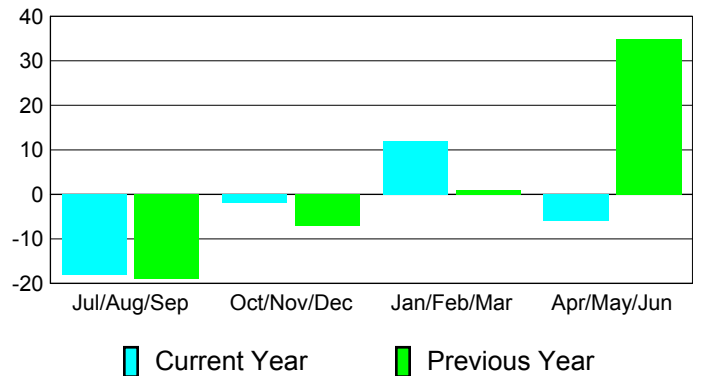

**Membership Results
2010-2011**

**Membership
2009-2010**

Month	Net Memb Goal	Actual New Memb	Actual Dropped Memb	Gain/Loss of Memb	Gain/Loss of Memb
Jul/Aug/Sep	-1	14	-32	-18	-19
Oct/Nov/Dec	58	29	-31	-2	-7
Jan/Feb/Mar	-3	43	-31	12	1
Apr/May/June	14	60	-66	-6	35
Totals	68	146	-160	-14	10

Membership Results 2010-2011

Goal, New, Dropped, Gain/Loss

Comparison of Membership Gain/Loss

Current Year Compared to the Previous Year

Gender Comparison 2010-2011

Jul/Aug/Sep

Oct/Nov/Dec

Jan/Feb/Mar

Apr/May/June

Male

Female