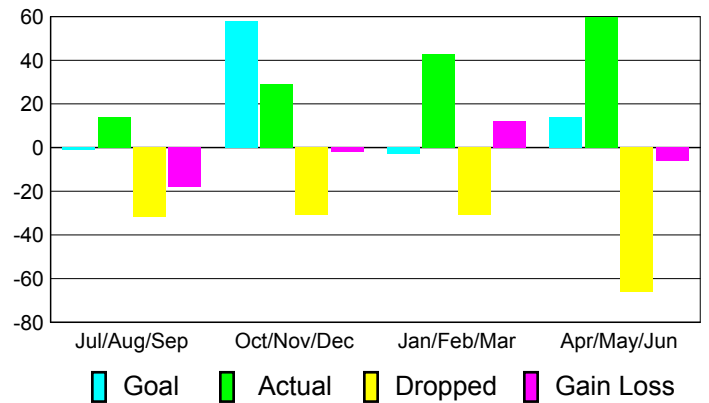

Membership Results 2010-2011

Goal, New, Dropped, Gain/Loss

Comparison of Membership Gain/Loss

Current Year Compared to the Previous Year